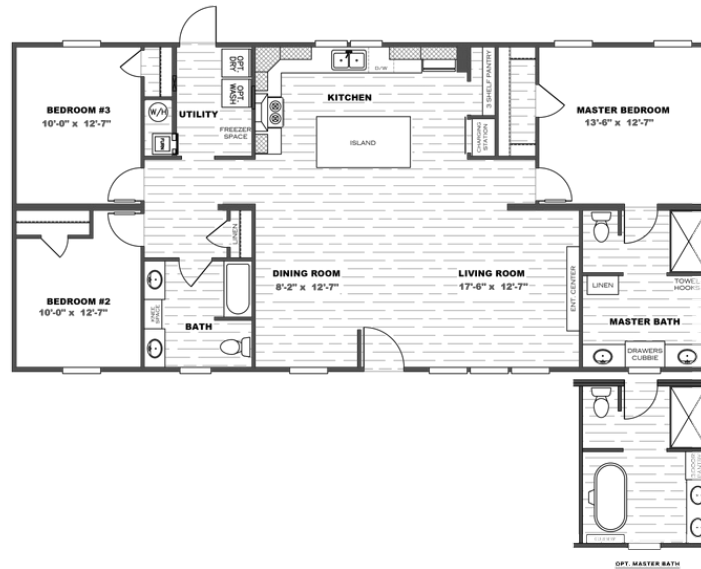

ISLAND BREEZE

ISLAND BREEZE Model number: 34MVP28563AH20

3 beds • 2 baths • 1568 sq.ft. • 28' width • 56' depth

Our home building facilities invest in continuous product and process improvements. Plans, dimensions, features, materials, specifications and availability are subject to change without notice or obligation. Renderings and floor plans are representative likenesses of our homes and may differ from the actual homes. We invite you to tour a Home Center near you and inspect the highest value in quality housing available or call (304) 241-1020 to speak with a Home Consultant. Copyright 2017, CMH. All rights reserved.

ISLAND BREEZE Model number: 34MVP28563AH20

3 beds • 2 baths • 1568 sq.ft. • 28' width • 56' depth

Our home building facilities invest in continuous product and process improvements. Plans, dimensions, features, materials, specifications and availability are subject to change without notice or obligation. Renderings and floor plans are representative likenesses of our homes and may differ from the actual homes. We invite you to tour a Home Center near you and inspect the highest value in quality housing available or call (304) 241-1020 to speak with a Home Consultant. Copyright 2017, CMH. All rights reserved.